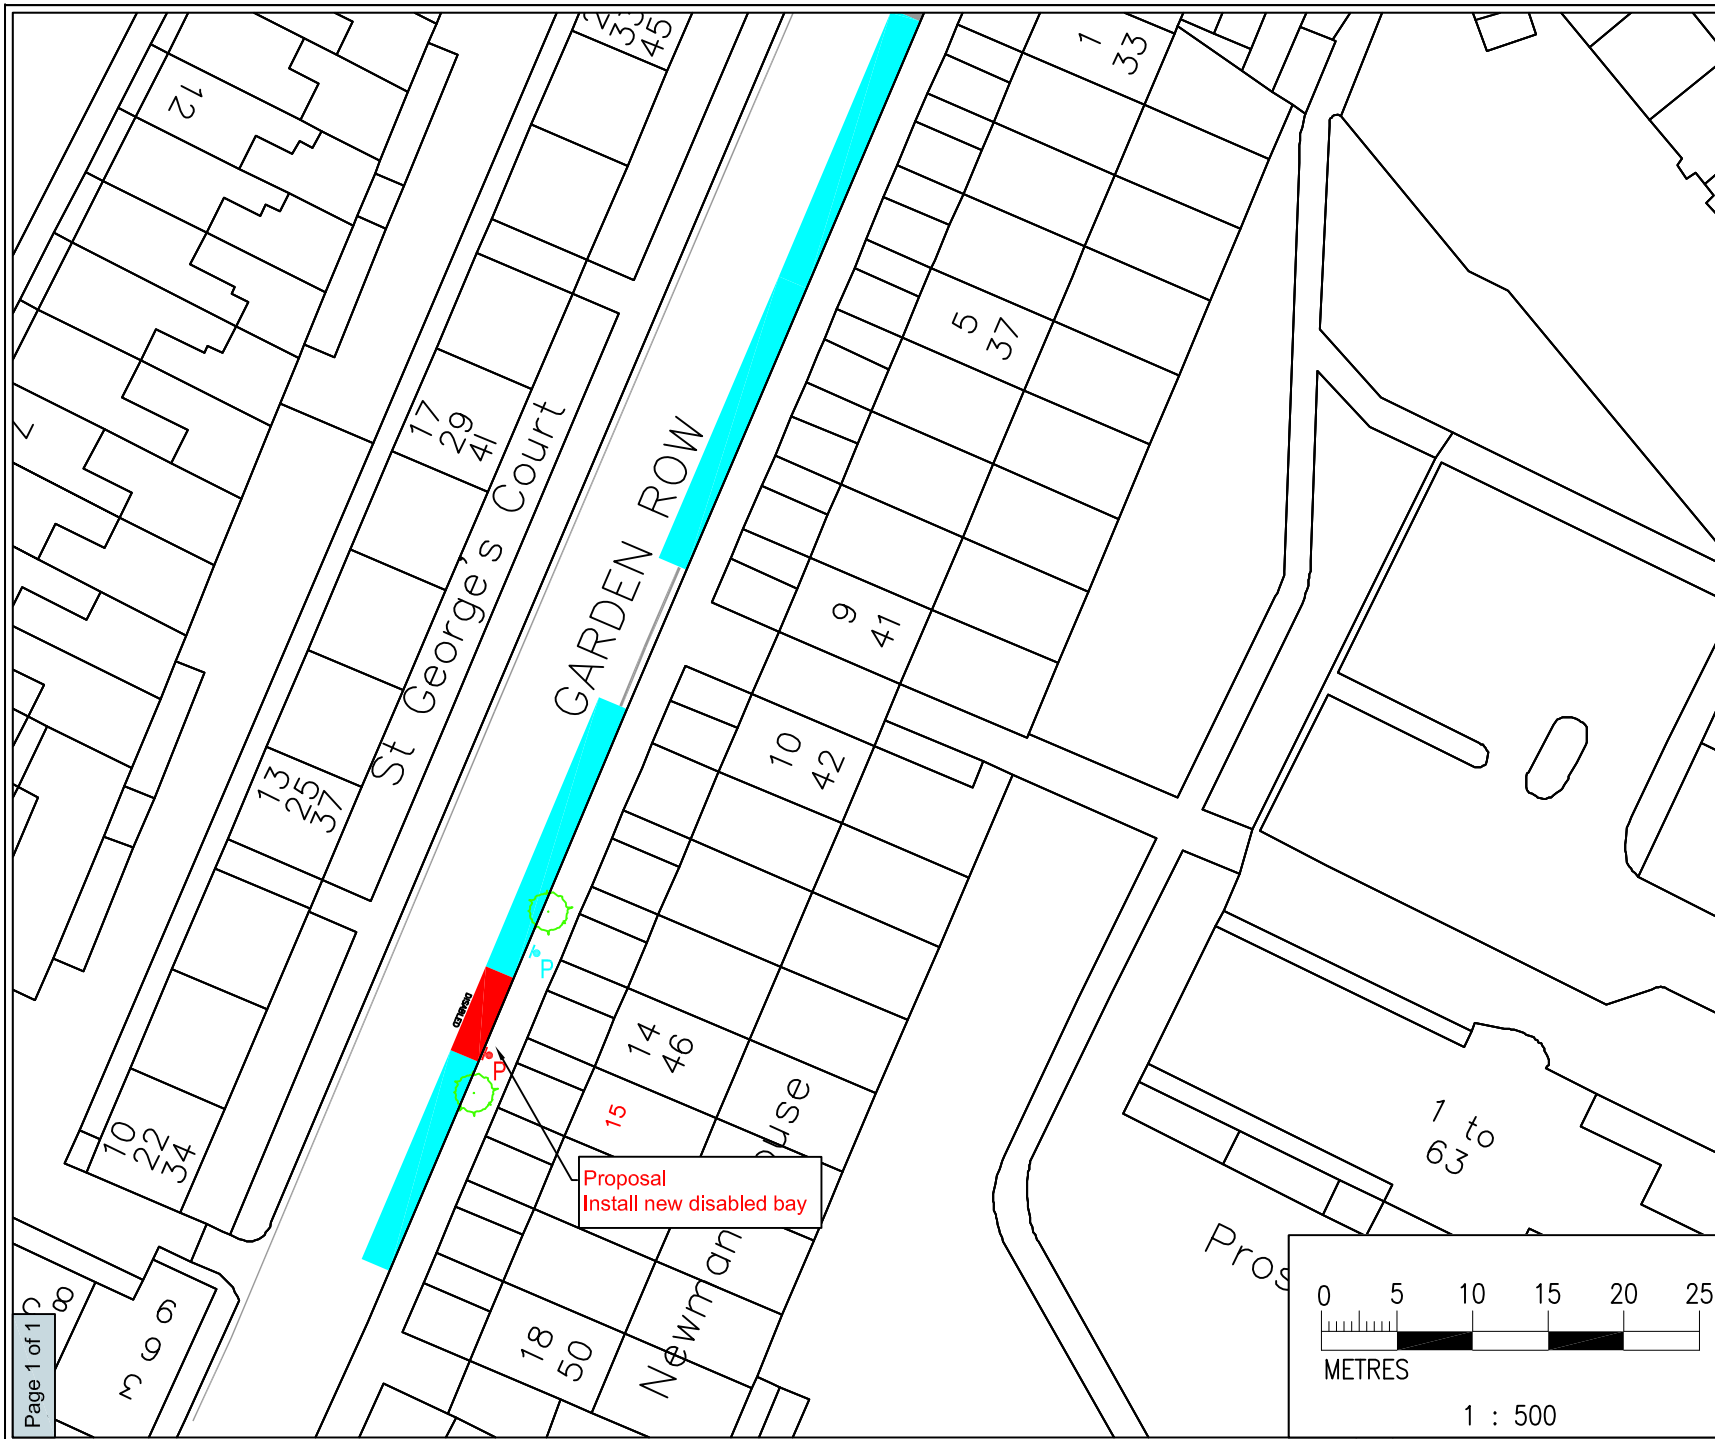

Appendix 1

Page 1 of 10

Public Realm Projects

Environment and Leisure, Public Realm
PO Box 64529, London SE1 5LX

LEGEND

TSRGD 661A

Project ID / name

1213_LPA_Q2

Drawing title

Garden Row
Proposed origin disabled bay

Layout

Appendix 1

Scale

1:500 ANSI A (8.50 X 11.00 INCHES)

File name

1213Q2_020